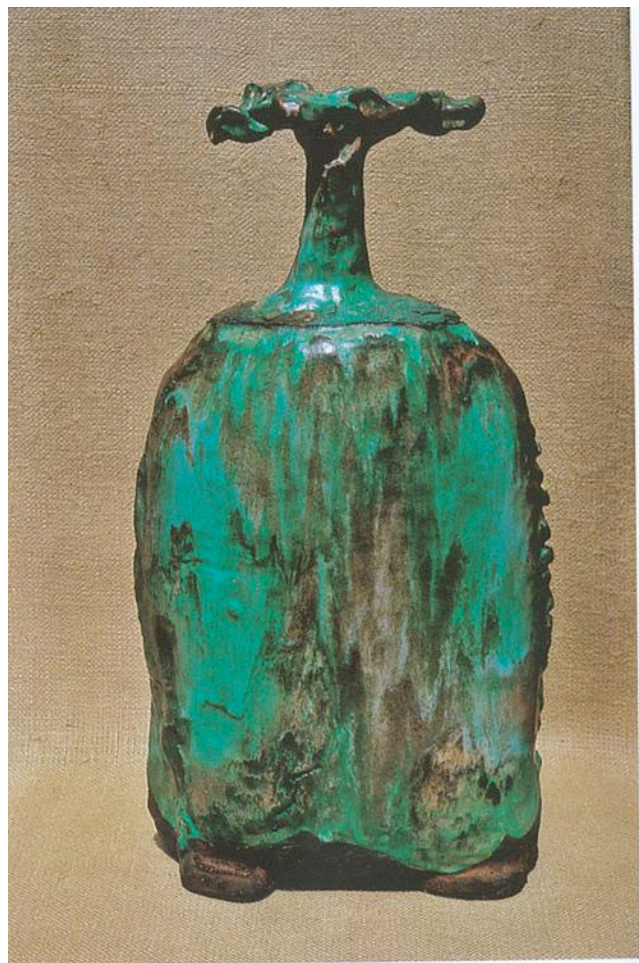

reform

GALLERY

Mary Tuthill Lindheim

Tall flat-sided bottle with lid
Stoneware, hand-built slab, glazes brushed on

USA, 1969
19" x 10" x 5.5"

4,500